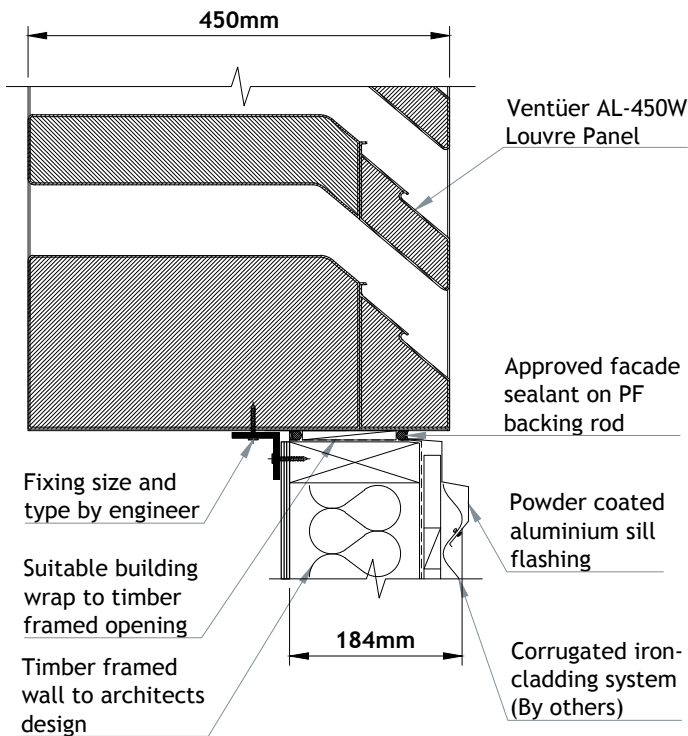

# VENTÜER TECHNICAL DATA SHEET

AL-450W (CHANNEL FRAME)  
HEAD DETAIL 01  
SCALE 1 : 8

AL-450W LOUVRE (CHANNEL FRAME)  
SCALE - NTS

AL-450W (CHANNEL FRAME)  
SILL DETAIL 03  
SCALE 1 : 8

AL-450W (CHANNEL FRAME)  
JAMB DETAIL 02  
SCALE 1 : 8