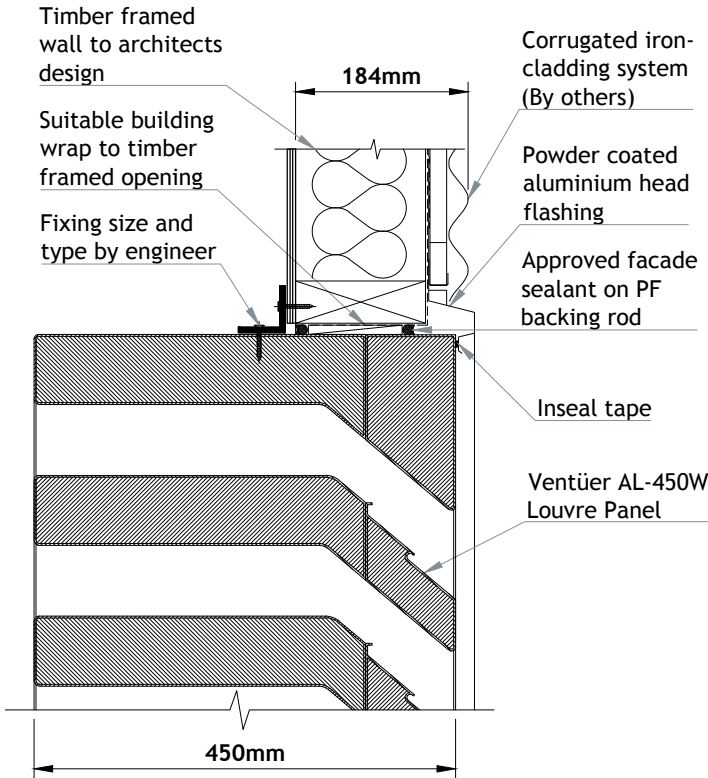

# VENTÜER TECHNICAL DATA SHEET

AL-450W (CHANNEL FRAME)  
HEAD DETAIL 01  
SCALE 1 : 8

AL-450W LOUVRE (CHANNEL FRAME)  
SCALE - NTS

AL-450W (CHANNEL FRAME)  
SILL DETAIL 03  
SCALE 1 : 8

AL-450W (CHANNEL FRAME)  
JAMB DETAIL 02  
SCALE 1 : 8