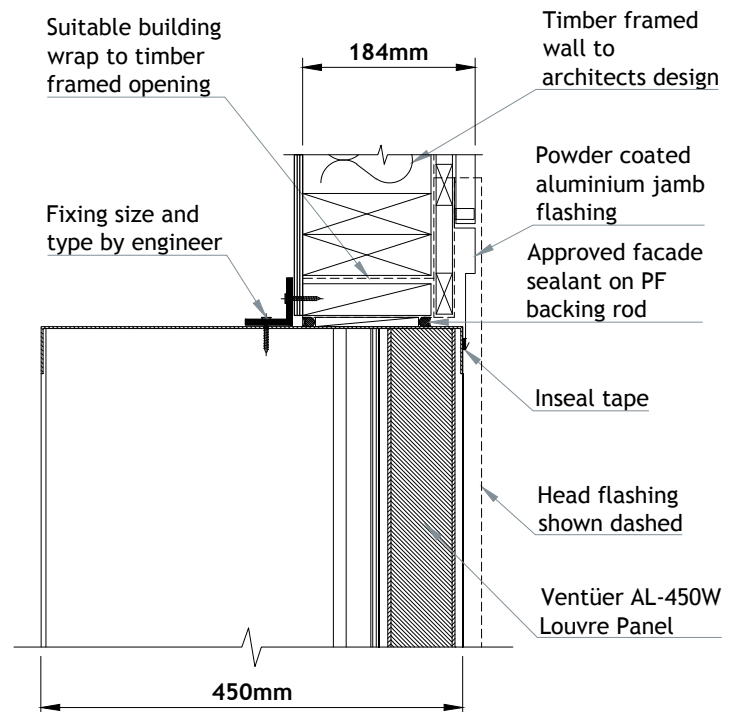

# VENTÜER TECHNICAL DATA SHEET

AL-450W (CHANNEL FRAME)  
HEAD DETAIL 01  
SCALE 1 : 8

AL-450W LOUVRE (CHANNEL FRAME)  
SCALE - NTS

AL-450W (CHANNEL FRAME)  
SILL DETAIL 03  
SCALE 1 : 8

AL-450W (CHANNEL FRAME)  
JAMB DETAIL 02  
SCALE 1 : 8