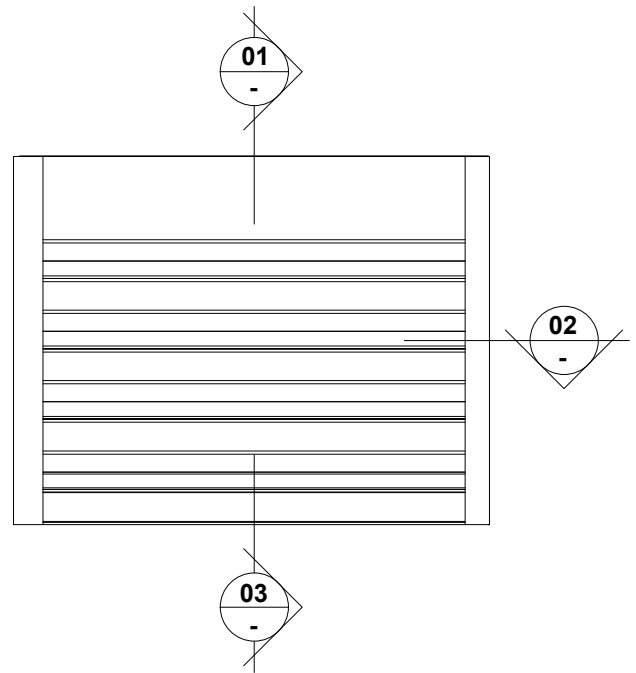

# VENTÜER TECHNICAL DATA SHEET

AL-450W (CHANNEL FRAME)  
HEAD DETAIL 01  
SCALE 1 : 8

AL-450W LOUVRE (CHANNEL FRAME)  
SCALE - NTS

AL-450W (CHANNEL FRAME)  
SILL DETAIL 03  
SCALE 1 : 8

AL-450W (CHANNEL FRAME)  
JAMB DETAIL 02  
SCALE 1 : 8