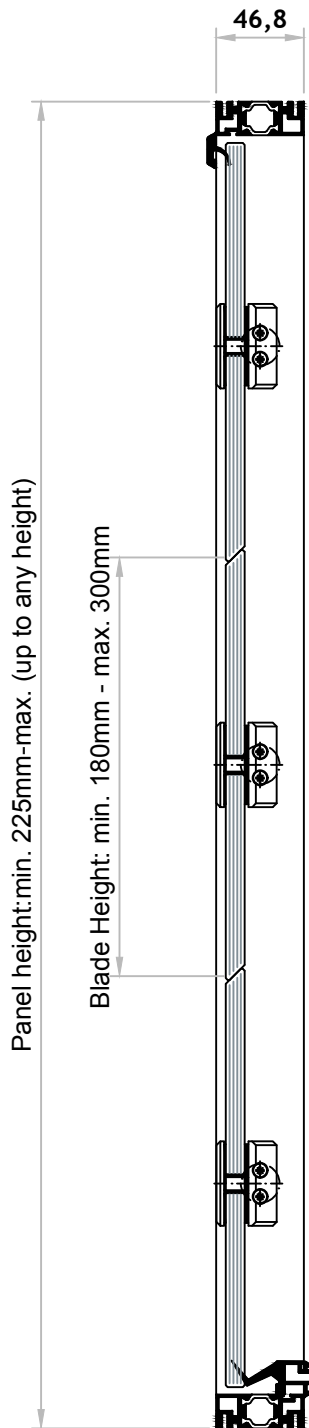

VENTÜER TECHNICAL DATA SHEET

VERTICAL SECTION

HORIZONTAL SECTION

HAHN-S945

VENTILATION LOUVRE
HAHN-S945

VENTÜER
High-Performance Building Ventilation

P: +64 9 973 3616
W: ventuer.co.nz
© 2019 All rights reserved

Scale: 1 : 4
Date: 29/03/2019

HAHN-S945 Ver.1