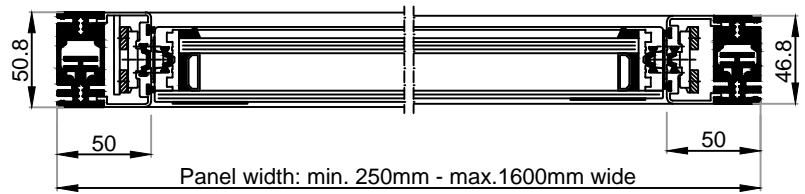

VENTÜER TECHNICAL DATA SHEET

HORIZONTAL SECTION

Panel height: min. 250mm-max. (up to any height)

Blade height: min. 200mm - max. 350mm

FOR 34er GLASS
WITH 6er GLASS
OUTSIDE

-VERTICAL SECTION

Panel height: min. 250mm-max. (up to any height)

Blade height: min. 200mm - max. 350mm

FOR 32er GLASS
WITH 4er GLASS
OUTSIDE

-VERTICAL SECTION

HAHN-S9iVA

LOUVRE WINDOW
HAHN-S9iVA

VENTÜER
High-Performance Building Ventilation

P: +64 9 973 3616
W: ventuer.co.nz
© 2019 All rights reserved