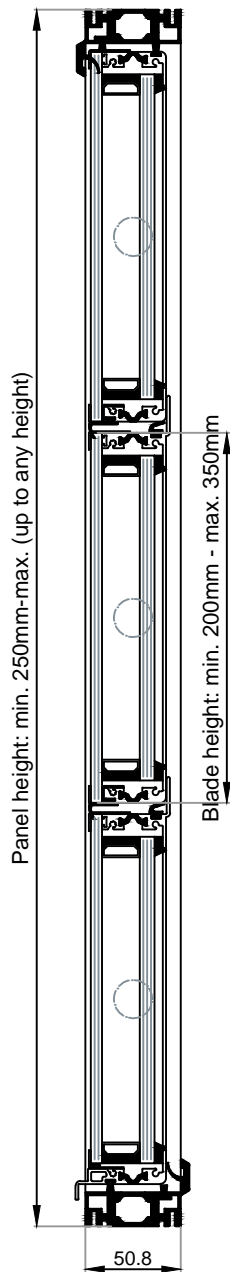

VENTÜER TECHNICAL DATA SHEET

HORIZONTAL SECTION

Panel height: min. 250mm-max. (up to any height)

Blade height: min. 200mm - max. 350mm

FOR 34er GLASS
WITH 6er GLASS
OUTSIDE

-VERTICAL SECTION

Panel height: min. 250mm-max. (up to any height)

Blade height: min. 200mm - max. 350mm

FOR 32er GLASS
WITH 4er GLASS
OUTSIDE

-VERTICAL SECTION

HAHN-S9iVA

LOUVRE WINDOW
HAHN-S9iVA

VENTÜER
High-Performance Building Ventilation

P: +64 9 973 3616
W: ventuer.co.nz
© 2019 All rights reserved

Scale: NTS
Date: 29/03/2019

HAHN-S9iVA Ver.1