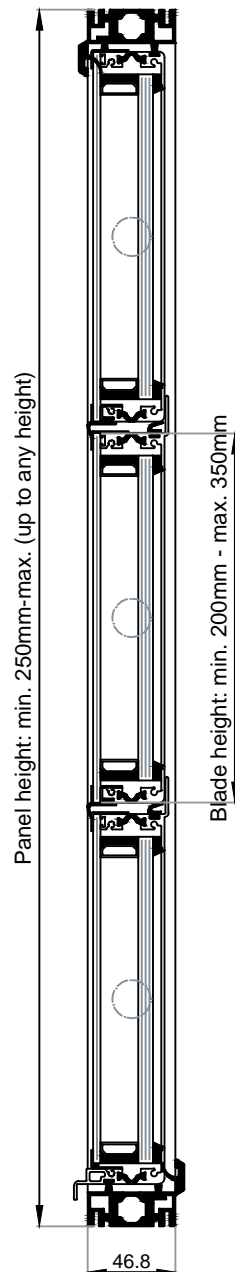

VENTÜER TECHNICAL DATA SHEET

HORIZONTAL SECTION

Panel height: min. 250mm-max. (up to any height)

Blade height: min. 200mm - max. 350mm

FOR 34er GLASS
WITH 6er GLASS
OUTSIDE

-VERTICAL SECTION

Panel height: min. 250mm-max. (up to any height)

Blade height: min. 200mm - max. 350mm

FOR 32er GLASS
WITH 4er GLASS
OUTSIDE

-VERTICAL SECTION

HAHN-S9iVA

LOUVRE WINDOW
HAHN-S9iVA

VENTÜER
High-Performance Building Ventilation

P: +64 9 973 3616
W: ventuer.co.nz
© 2019 All rights reserved

Scale: NTS
Date: 29/03/2019

HAHN-S9iVA Ver.1