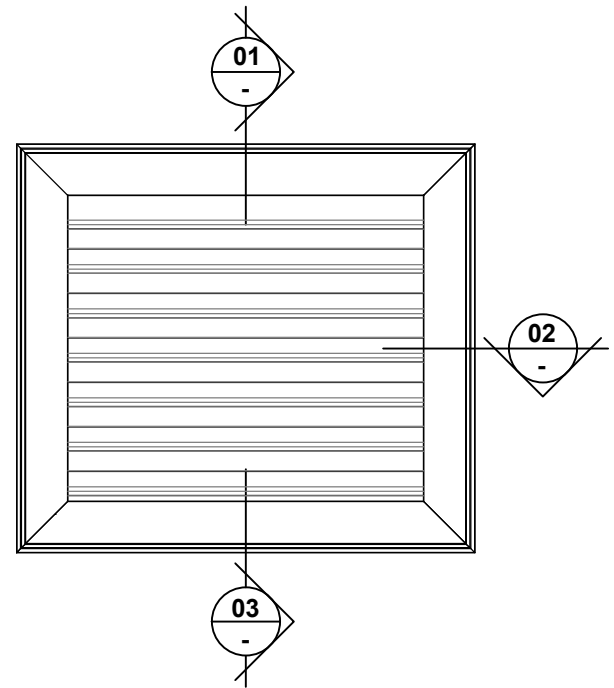

# VENTÜER TECHNICAL DATA SHEET

**VL-104D (FLANGED FRAME)  
HEAD DETAIL 01  
SCALE 1 : 4**

**VL-104D LOUVRE (FLANGED FRAME)**

**VL-104D (FLANGED FRAME)  
SILL DETAIL 03  
SCALE 1 : 4**

**VL-104D (FLANGED FRAME)  
JAMB DETAIL 02  
SCALE 1 : 4**