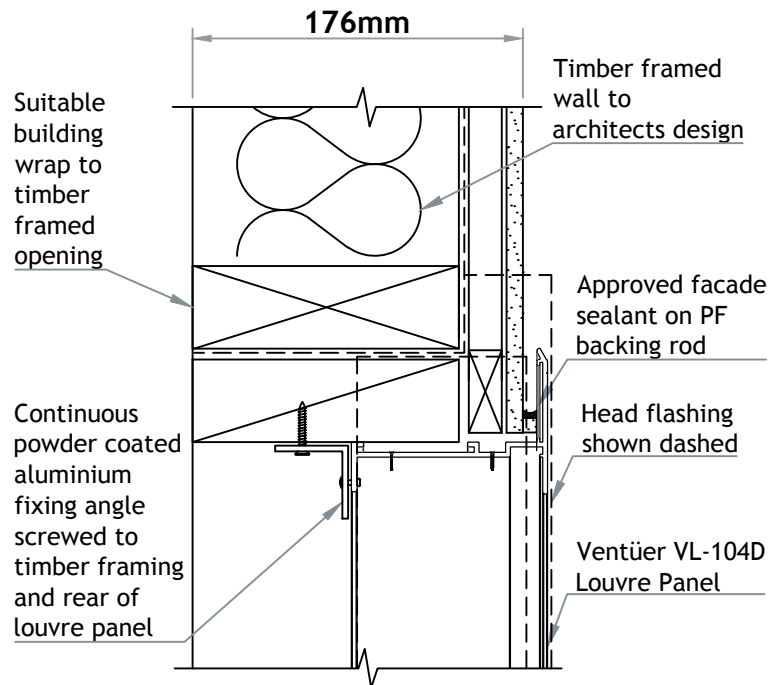

# VENTÜER TECHNICAL DATA SHEET

**VL-104D (FLANGED FRAME)  
HEAD DETAIL 01  
SCALE 1 : 4**

**VL-104D LOUVRE (FLANGED FRAME)**

**VL-104D (FLANGED FRAME)  
SILL DETAIL 03  
SCALE 1 : 4**

**VL-104D (FLANGED FRAME)  
JAMB DETAIL 02  
SCALE 1 : 4**