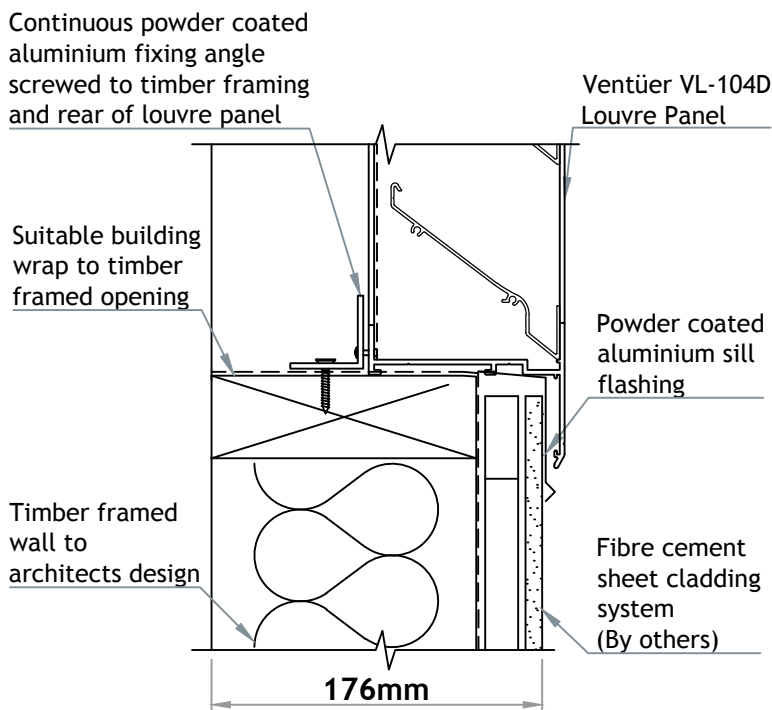

# VENTÜER TECHNICAL DATA SHEET

**VL-104D (FLANGED FRAME)  
HEAD DETAIL 01  
SCALE 1 : 4**

**VL-104D LOUVRE (FLANGED FRAME)**

**VL-104D (FLANGED FRAME)  
SILL DETAIL 03  
SCALE 1 : 4**

**VL-104D (FLANGED FRAME)  
JAMB DETAIL 02  
SCALE 1 : 4**