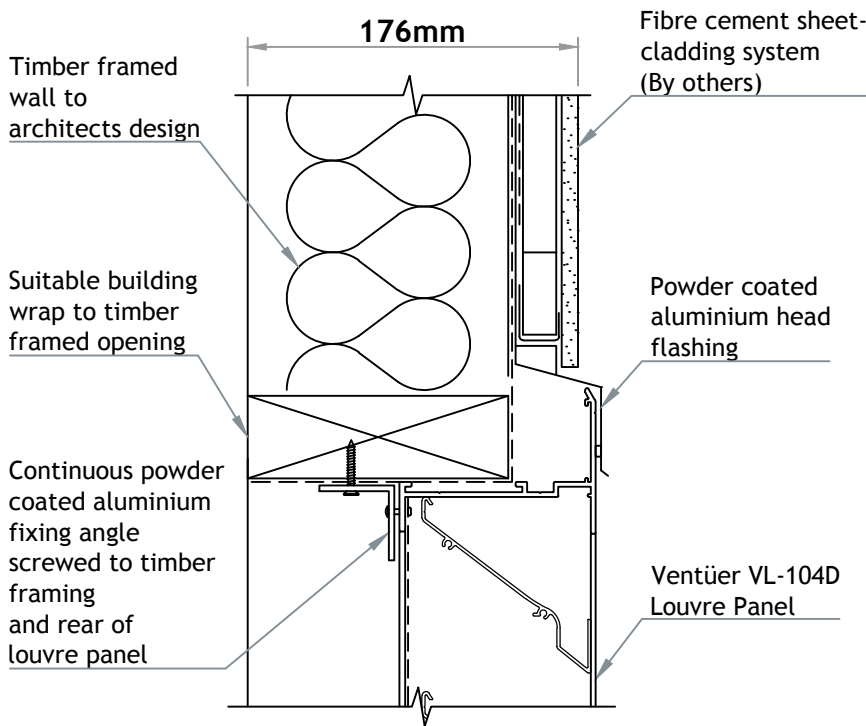

# VENTÜER TECHNICAL DATA SHEET

**VL-104D (FLANGED FRAME)  
HEAD DETAIL 01  
SCALE 1 : 4**

**VL-104D LOUVRE (FLANGED FRAME)**

**VL-104D (FLANGED FRAME)  
SILL DETAIL 03  
SCALE 1 : 4**

**VL-104D (FLANGED FRAME)  
JAMB DETAIL 02  
SCALE 1 : 4**