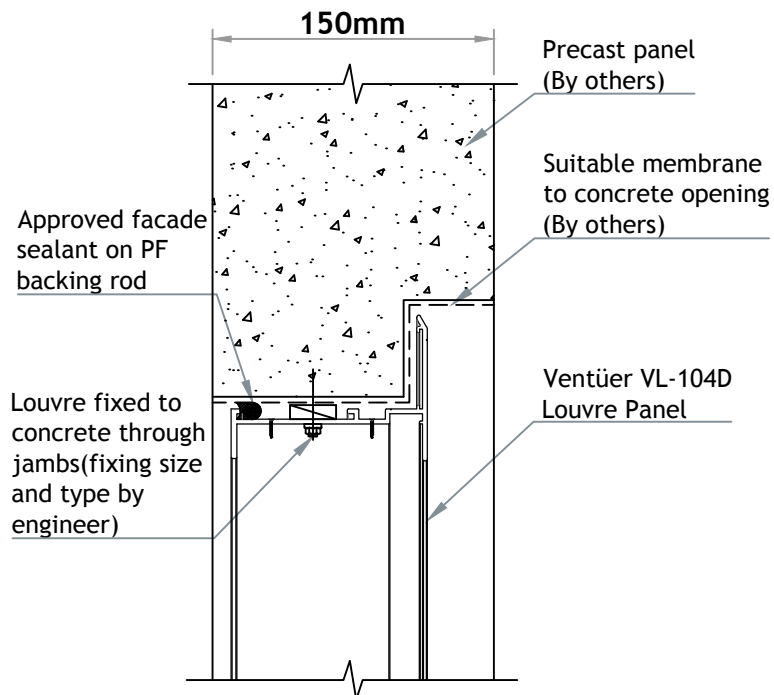

# VENTÜER TECHNICAL DATA SHEET

**VL-104D (FLANGED FRAME)**  
**HEAD DETAIL 01**  
**SCALE 1 : 4**

**VL-104D LOUVRE (FLANGED FRAME)**

**VL-104D (FLANGED FRAME)**  
**SILL DETAIL 03**  
**SCALE 1 : 4**

**VL-104D (FLANGED FRAME)**  
**JAMB DETAIL 02**  
**SCALE 1 : 4**