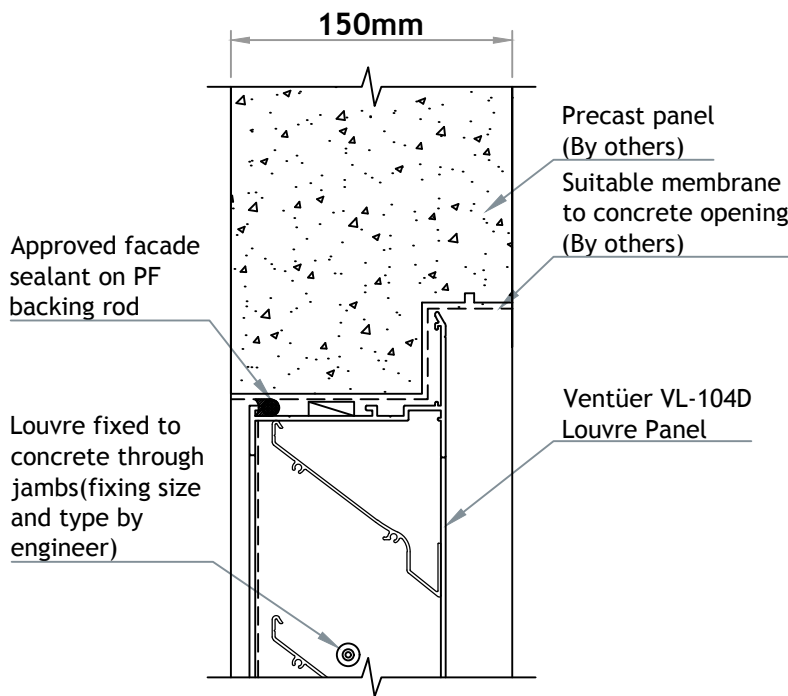

# VENTÜER TECHNICAL DATA SHEET

**VL-104D (FLANGED FRAME)**  
**HEAD DETAIL 01**  
**SCALE 1 : 4**

**VL-104D LOUVRE (FLANGED FRAME)**

**VL-104D (FLANGED FRAME)**  
**SILL DETAIL 03**  
**SCALE 1 : 4**

**VL-104D (FLANGED FRAME)**  
**JAMB DETAIL 02**  
**SCALE 1 : 4**