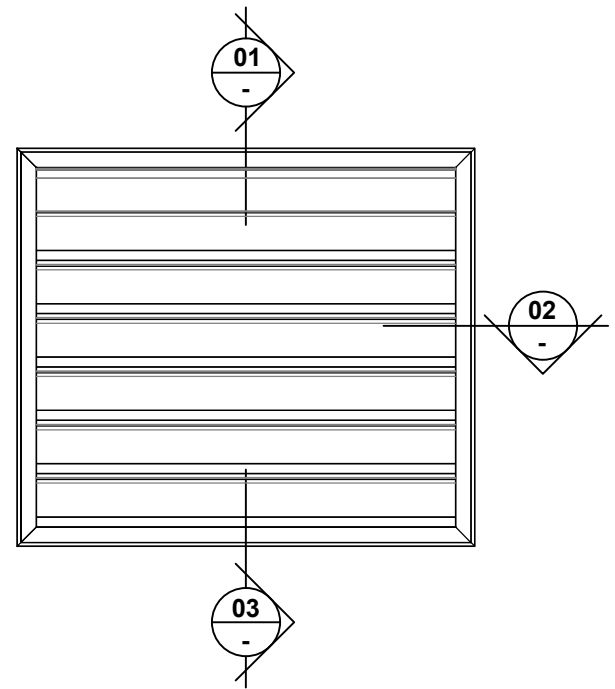

# VENTÜER TECHNICAL DATA SHEET

**VL-104D (FLANGED FRAME)**  
**HEAD DETAIL 01**  
**SCALE 1 : 4**

**VL-104D LOUVRE (FLANGED FRAME)**

**VL-104D (FLANGED FRAME)**  
**SILL DETAIL 03**  
**SCALE 1 : 4**

**VL-104D (FLANGED FRAME)**  
**JAMB DETAIL 02**  
**SCALE 1 : 4**