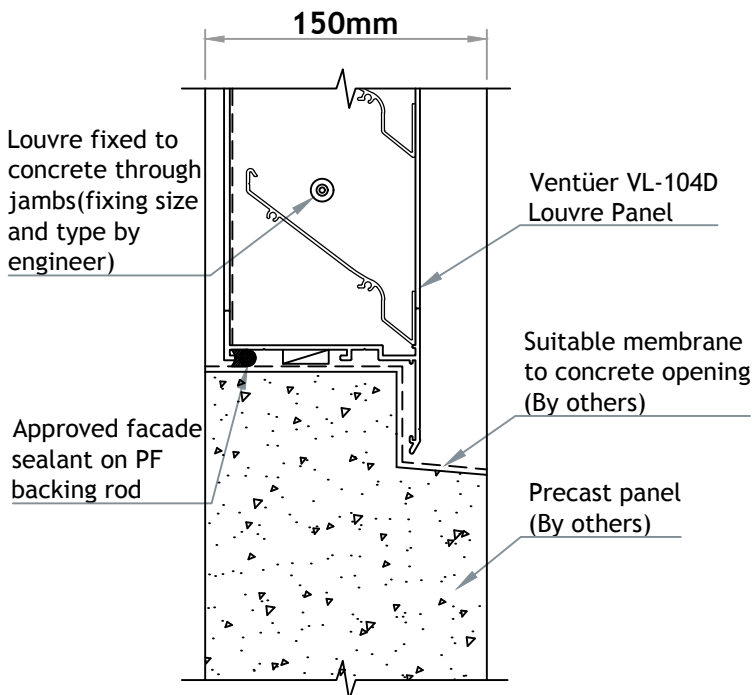

# VENTÜER TECHNICAL DATA SHEET

**VL-104D (FLANGED FRAME)**  
**HEAD DETAIL 01**  
**SCALE 1 : 4**

**VL-104D LOUVRE (FLANGED FRAME)**

**VL-104D (FLANGED FRAME)**  
**SILL DETAIL 03**  
**SCALE 1 : 4**

**VL-104D (FLANGED FRAME)**  
**JAMB DETAIL 02**  
**SCALE 1 : 4**