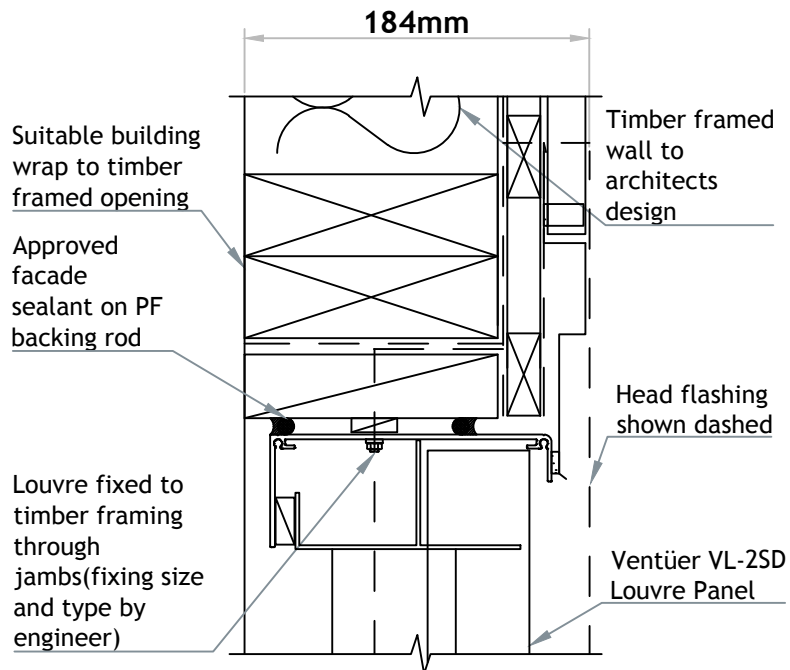

# VENTÜER TECHNICAL DATA SHEET

**VL-2SD (FLANGED FRAME)  
HEAD DETAIL 01  
SCALE 1 : 4**

**VL-2SD LOUVRE (FLANGED FRAME)**

**VL-2SD (FLANGED FRAME)  
SILL DETAIL 03  
SCALE 1 : 4**

**VL-2SD (FLANGED FRAME)  
JAMB DETAIL 02  
SCALE 1 : 4**

## VENTILATION LOUVRE VL-2SD

FIXING TO HORIZONTAL CORRUGATED IRON

**VENTÜER**  
High-Performance Building Ventilation

P: +64 9 973 3616  
W: ventuer.co.nz  
© 2019 All rights reserved

Scale: 1 : 4  
Date: 26/03/2019