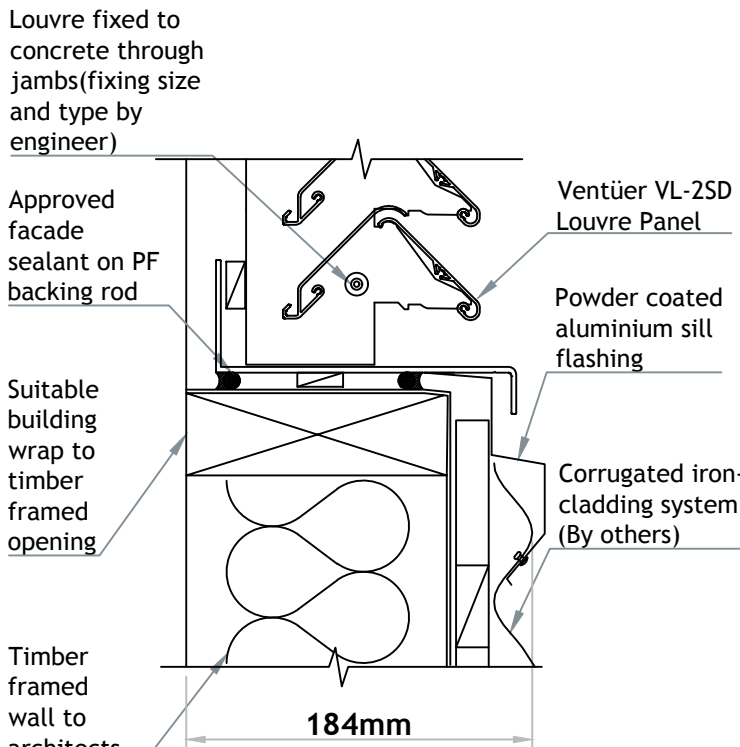

# VENTÜER TECHNICAL DATA SHEET

**VL-2SD (FLANGED FRAME)  
HEAD DETAIL 01  
SCALE 1 : 4**

**VL-2SD LOUVRE (FLANGED FRAME)**

**VL-2SD (FLANGED FRAME)  
SILL DETAIL 03  
SCALE 1 : 4**

**VL-2SD (FLANGED FRAME)  
JAMB DETAIL 02  
SCALE 1 : 4**

## VENTILATION LOUVRE VL-2SD

FIXING TO HORIZONTAL CORRUGATED IRON

**VENTÜER**  
High-Performance Building Ventilation

P: +64 9 973 3616  
W: ventuer.co.nz  
© 2019 All rights reserved

Scale: 1 : 4  
Date: 26/03/2019