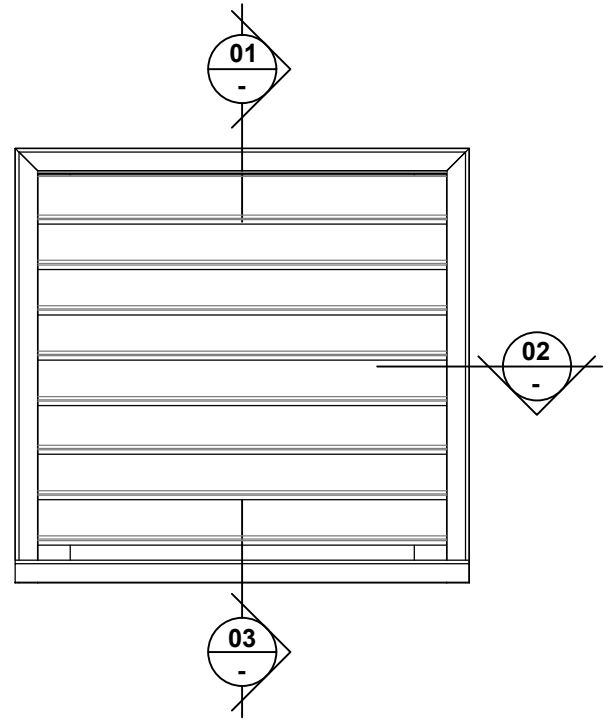

# VENTÜER TECHNICAL DATA SHEET

**VL-2SD (FLANGED FRAME)  
HEAD DETAIL 01  
SCALE 1 : 4**

**VL-2SD LOUVRE (FLANGED FRAME)**

**VL-2SD (FLANGED FRAME)  
SILL DETAIL 03  
SCALE 1 : 4**

**VL-2SD (FLANGED FRAME)  
JAMB DETAIL 02  
SCALE 1 : 4**