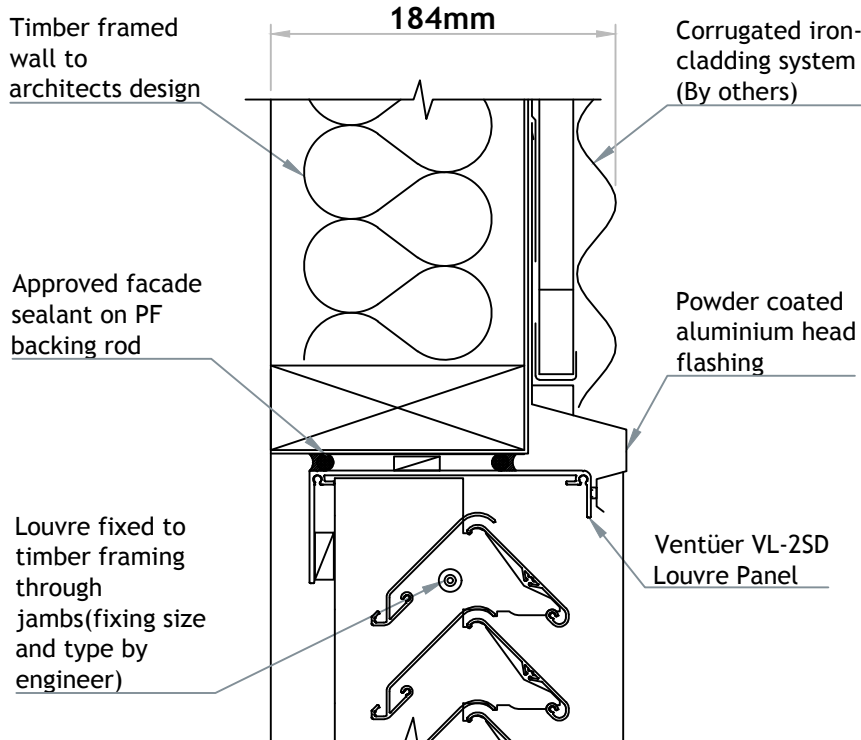

# VENTÜER TECHNICAL DATA SHEET

**VL-2SD (FLANGED FRAME)  
HEAD DETAIL 01  
SCALE 1 : 4**

**VL-2SD LOUVRE (FLANGED FRAME)**

**VL-2SD (FLANGED FRAME)  
SILL DETAIL 03  
SCALE 1 : 4**

**VL-2SD (FLANGED FRAME)  
JAMB DETAIL 02  
SCALE 1 : 4**

## VENTILATION LOUVRE VL-2SD

FIXING TO HORIZONTAL CORRUGATED IRON

**VENTÜER**  
High-Performance Building Ventilation

P: +64 9 973 3616  
W: ventuer.co.nz  
© 2019 All rights reserved

Scale: 1 : 4  
Date: 26/03/2019