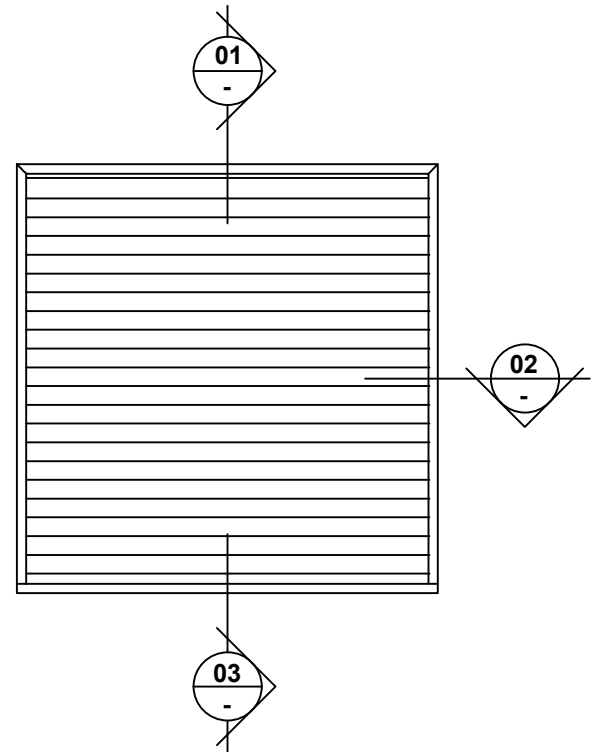

# VENTÜER TECHNICAL DATA SHEET

**VL-3SD (FLANGED FRAME)**  
**HEAD DETAIL 01**  
**SCALE 1 : 4**

**VL-3SD LOUVRE (FLANGED FRAME)**

**VL-3SD (FLANGED FRAME)**  
**SILL DETAIL 03**  
**SCALE 1 : 4**

**VL-3SD (FLANGED FRAME)**  
**JAMB DETAIL 02**  
**SCALE 1 : 4**