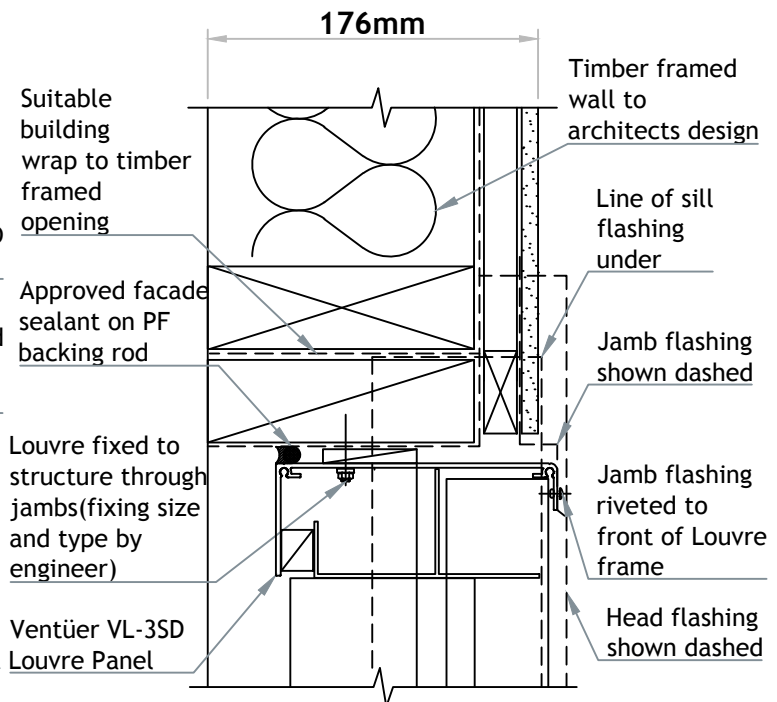

# VENTÜER TECHNICAL DATA SHEET

**VL-3SD (FLANGED FRAME)**  
**HEAD DETAIL 01**  
**SCALE 1 : 4**

**VL-3SD LOUVRE (FLANGED FRAME)**

**VL-3SD (FLANGED FRAME)**  
**SILL DETAIL 03**  
**SCALE 1 : 4**

**VL-3SD (FLANGED FRAME)**  
**JAMB DETAIL 02**  
**SCALE 1 : 4**