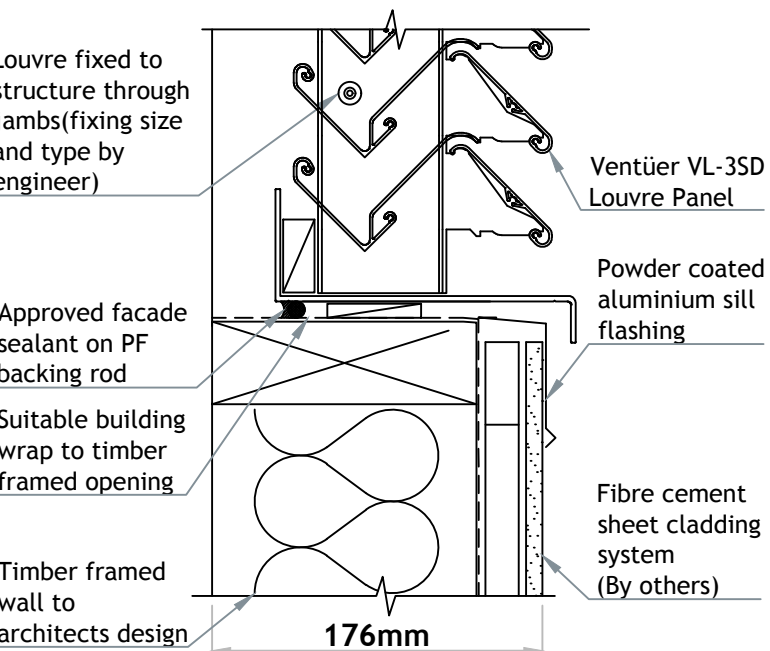

# VENTÜER TECHNICAL DATA SHEET

**VL-3SD (FLANGED FRAME)**  
**HEAD DETAIL 01**  
**SCALE 1 : 4**

**VL-3SD LOUVRE (FLANGED FRAME)**

**VL-3SD (FLANGED FRAME)**  
**SILL DETAIL 03**  
**SCALE 1 : 4**

**VL-3SD (FLANGED FRAME)**  
**JAMB DETAIL 02**  
**SCALE 1 : 4**