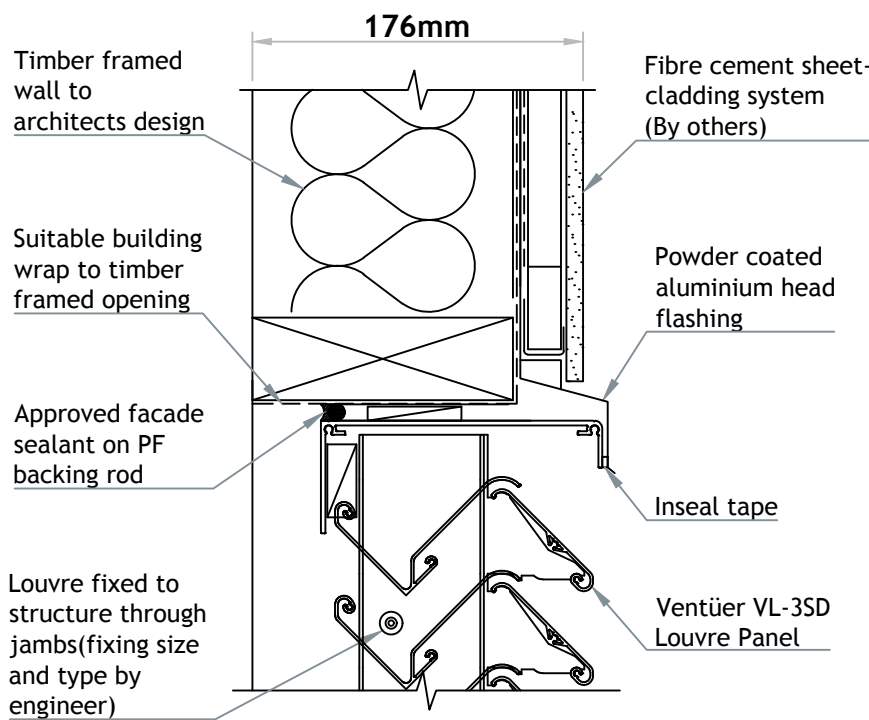

# VENTÜER TECHNICAL DATA SHEET

**VL-3SD (FLANGED FRAME)**  
**HEAD DETAIL 01**  
**SCALE 1 : 4**

**VL-3SD LOUVRE (FLANGED FRAME)**

**VL-3SD (FLANGED FRAME)**  
**SILL DETAIL 03**  
**SCALE 1 : 4**

**VL-3SD (FLANGED FRAME)**  
**JAMB DETAIL 02**  
**SCALE 1 : 4**