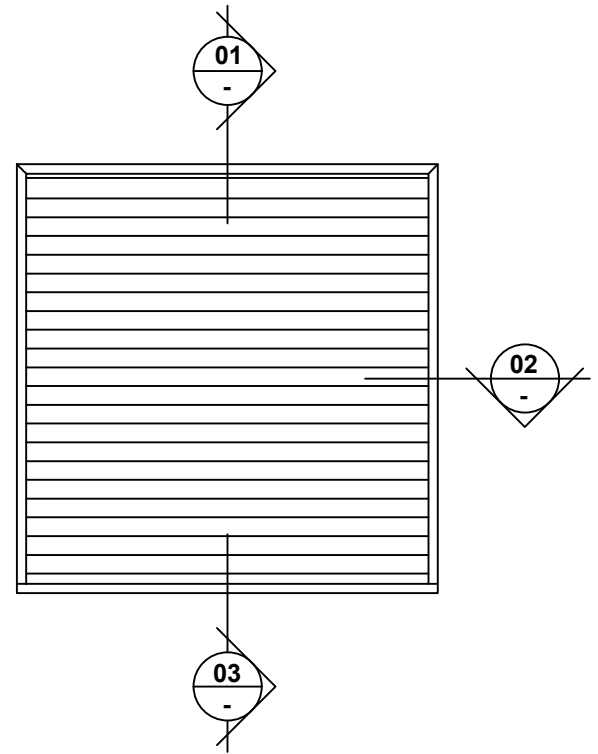

VENTÜER TECHNICAL DATA SHEET

VL-3SD (FLANGED FRAME)
HEAD DETAIL 01
 SCALE 1 : 4

VL-3SD LOUVRE (FLANGED FRAME)

VL-3SD (FLANGED FRAME)
SILL DETAIL 03
 SCALE 1 : 4

VL-3SD (FLANGED FRAME)
JAMB DETAIL 02
 SCALE 1 : 4