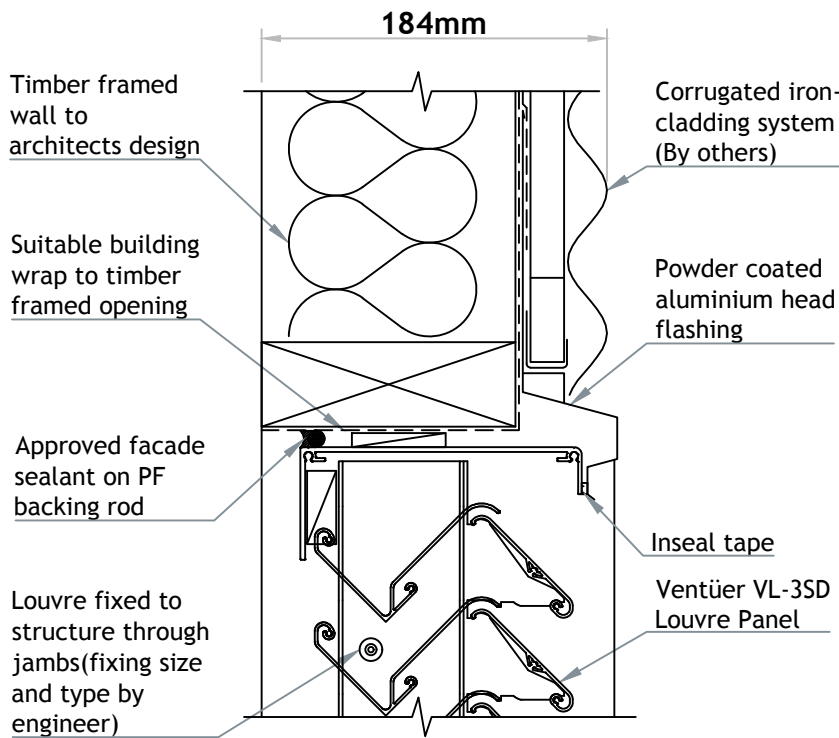

VENTÜER TECHNICAL DATA SHEET

VL-3SD (FLANGED FRAME)
HEAD DETAIL 01
 SCALE 1 : 4

VL-3SD LOUVRE (FLANGED FRAME)

VL-3SD (FLANGED FRAME)
SILL DETAIL 03
 SCALE 1 : 4

VL-3SD (FLANGED FRAME)
JAMB DETAIL 02
 SCALE 1 : 4