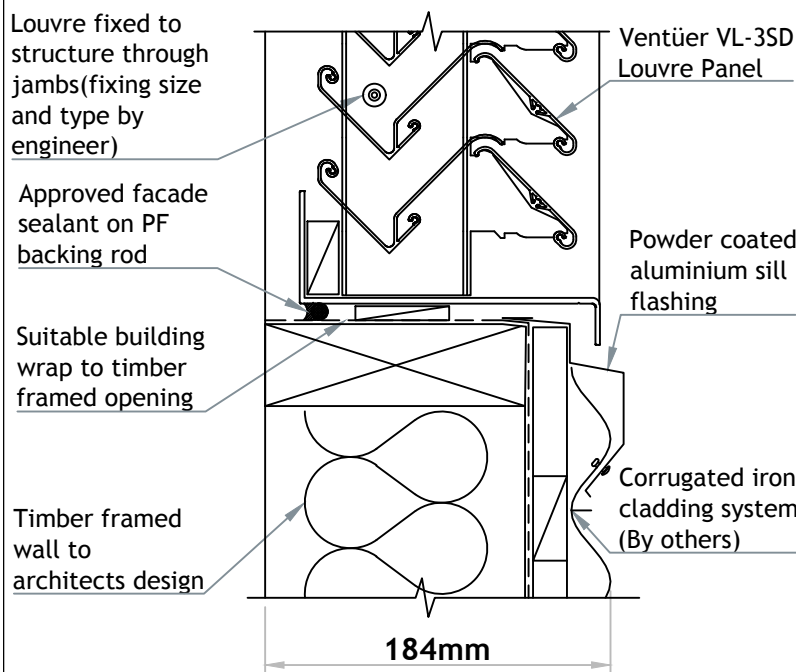

VENTÜER TECHNICAL DATA SHEET

VL-3SD (FLANGED FRAME)
HEAD DETAIL 01
 SCALE 1 : 4

VL-3SD LOUVRE (FLANGED FRAME)

VL-3SD (FLANGED FRAME)
SILL DETAIL 03
 SCALE 1 : 4

VL-3SD (FLANGED FRAME)
JAMB DETAIL 02
 SCALE 1 : 4

VENTILATION LOUVRE
VL-3SD

FIXING TO HORIZONTAL CORRUGATED IRON

VENTÜER
 High-Performance Building Ventilation

P: +64 9 973 3616
 W: ventuer.co.nz
 © 2019 All rights reserved

Scale: 1 : 4
 Date: 27/03/2019