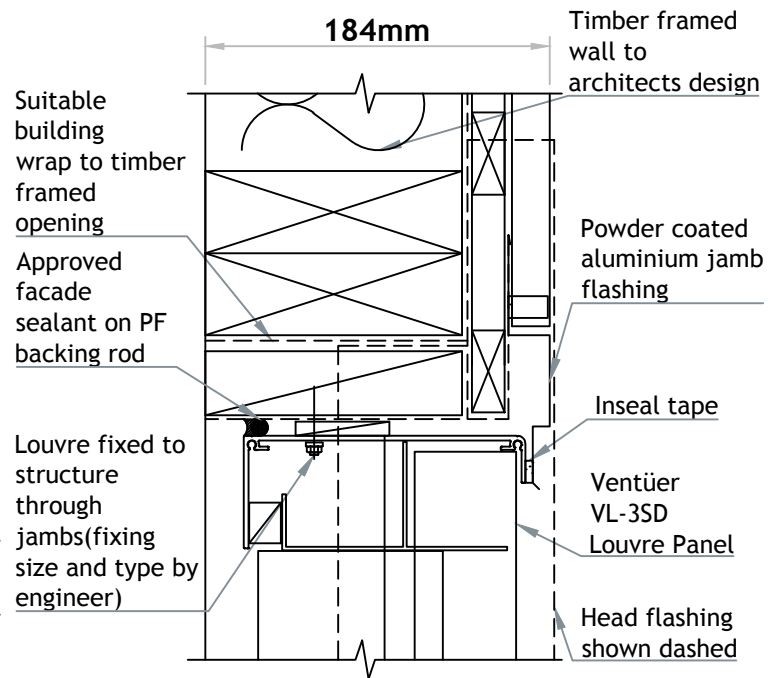

VENTÜER TECHNICAL DATA SHEET

VL-3SD (FLANGED FRAME)
HEAD DETAIL 01
 SCALE 1 : 4

VL-3SD LOUVRE (FLANGED FRAME)

VL-3SD (FLANGED FRAME)
SILL DETAIL 03
 SCALE 1 : 4

VL-3SD (FLANGED FRAME)
JAMB DETAIL 02
 SCALE 1 : 4