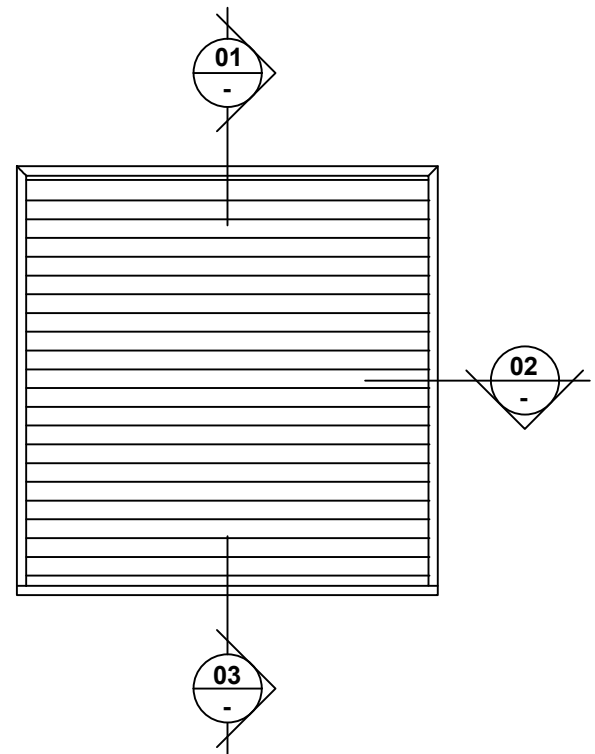

VENTÜER TECHNICAL DATA SHEET

VL-3SD (FLANGED FRAME)
HEAD DETAIL 01
SCALE 1 : 4

VL-3SD LOUVRE (FLANGED FRAME)

VL-3SD (FLANGED FRAME)
SILL DETAIL 03
SCALE 1 : 4

VL-3SD (FLANGED FRAME)
JAMB DETAIL 02
SCALE 1 : 4