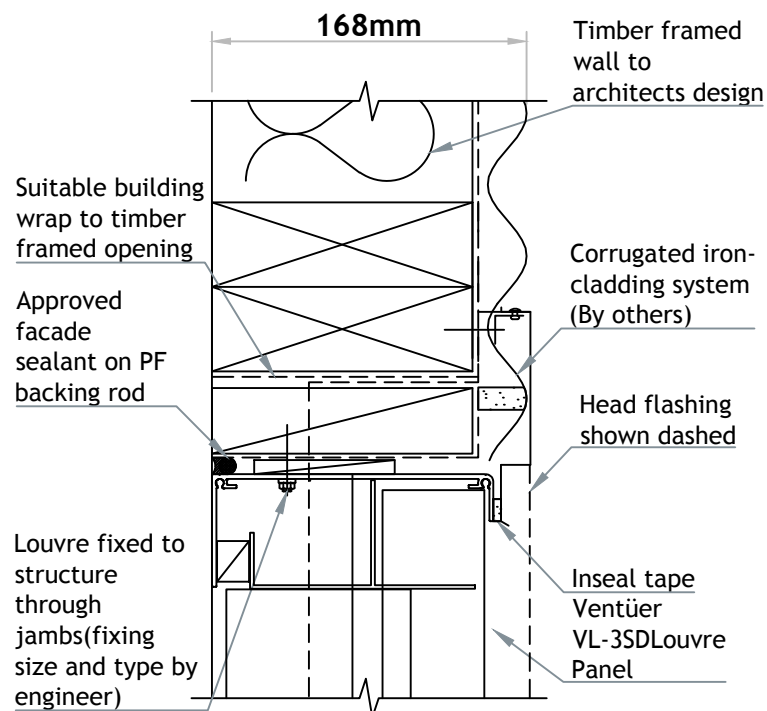

VENTÜER TECHNICAL DATA SHEET

VL-3SD (FLANGED FRAME)
HEAD DETAIL 01
SCALE 1 : 4

VL-3SD LOUVRE (FLANGED FRAME)

VL-3SD (FLANGED FRAME)
SILL DETAIL 03
SCALE 1 : 4

VL-3SD (FLANGED FRAME)
JAMB DETAIL 02
SCALE 1 : 4

VENTILATION LOUVRE
VL-3SD

FIXING TO VERTICAL CORRUGATED IRON

VENTÜER
High-Performance Building Ventilation

P: +64 9 973 3616
W: ventuer.co.nz
© 2019 All rights reserved

Scale: 1 : 4
Date: 27/03/2019

VL-3SD Ver.1