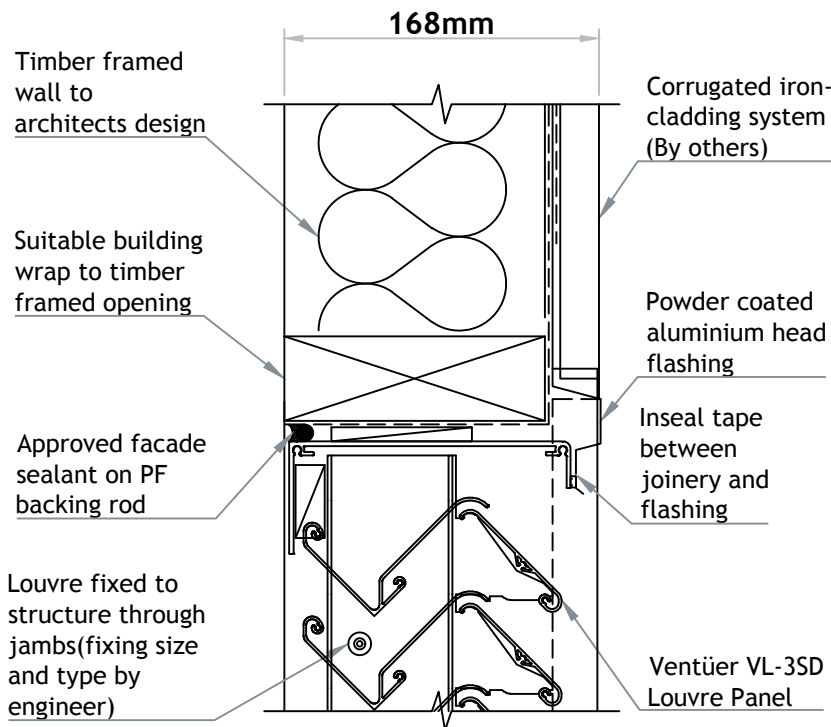

VENTÜER TECHNICAL DATA SHEET

VL-3SD (FLANGED FRAME)
HEAD DETAIL 01
SCALE 1 : 4

VL-3SD LOUVRE (FLANGED FRAME)

VL-3SD (FLANGED FRAME)
SILL DETAIL 03
SCALE 1 : 4

VL-3SD (FLANGED FRAME)
JAMB DETAIL 02
SCALE 1 : 4

VENTILATION LOUVRE
VL-3SD

FIXING TO VERTICAL CORRUGATED IRON

VENTÜER
High-Performance Building Ventilation

P: +64 9 973 3616
W: ventuer.co.nz
© 2019 All rights reserved

Scale: 1 : 4
Date: 27/03/2019

VL-3SD Ver.1