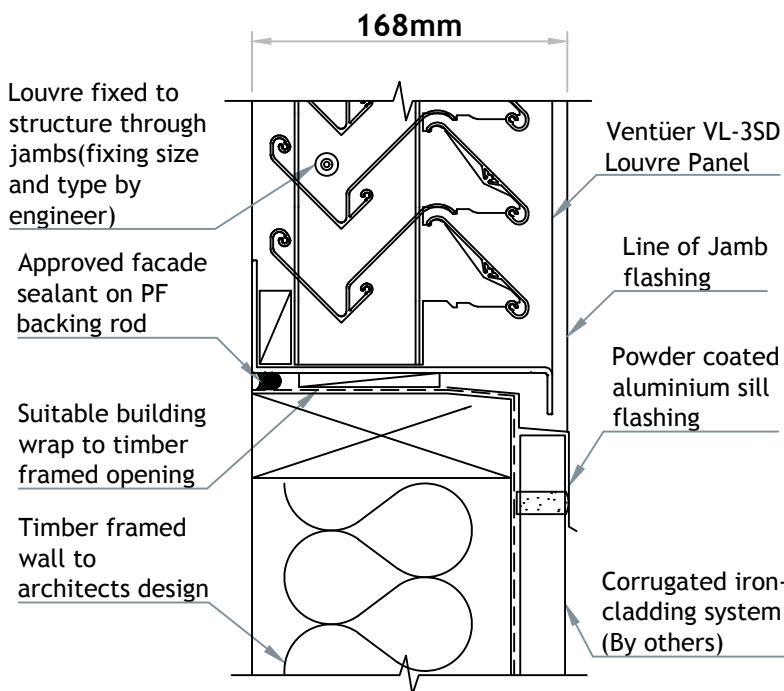

VENTÜER TECHNICAL DATA SHEET

VL-3SD (FLANGED FRAME)
HEAD DETAIL 01
SCALE 1 : 4

VL-3SD LOUVRE (FLANGED FRAME)

VL-3SD (FLANGED FRAME)
SILL DETAIL 03
SCALE 1 : 4

VL-3SD (FLANGED FRAME)
JAMB DETAIL 02
SCALE 1 : 4

VENTILATION LOUVRE
VL-3SD

FIXING TO VERTICAL CORRUGATED IRON

VENTÜER
High-Performance Building Ventilation

P: +64 9 973 3616
W: ventuer.co.nz
© 2019 All rights reserved

Scale: 1 : 4
Date: 27/03/2019

VL-3SD Ver.1