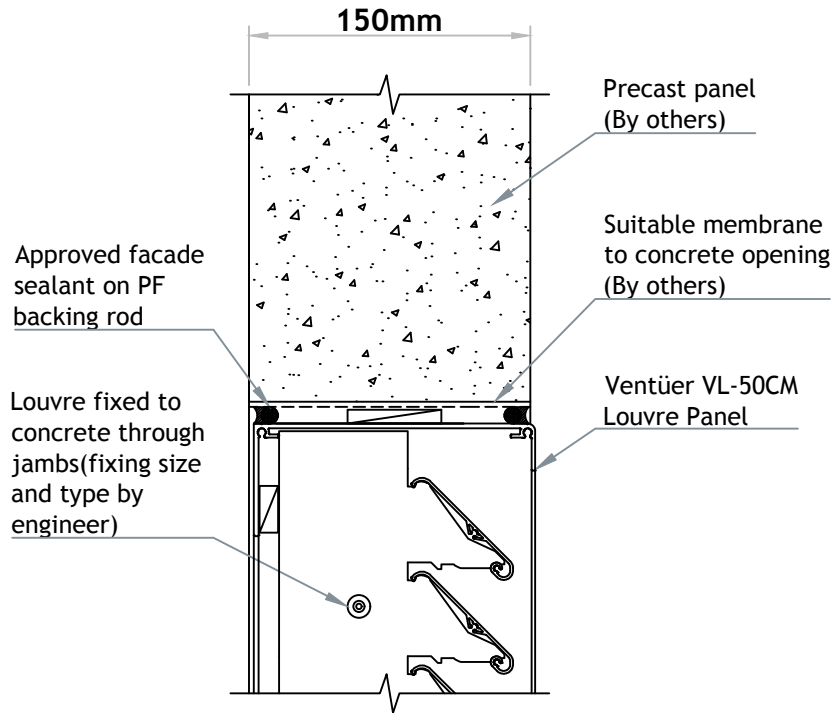

# VENTÜER TECHNICAL DATA SHEET

**VL-50CM (FLANGED FRAME)**  
**HEAD DETAIL 01**  
**SCALE 1 : 4**

**VL-50CM LOUVRE (FLANGED FRAME)**

**VL-50CM (FLANGED FRAME)**  
**SILL DETAIL 03**  
**SCALE 1 : 4**

**VL-50CM (FLANGED FRAME)**  
**JAMB DETAIL 02**  
**SCALE 1 : 4**

**VL-50CM Ver.1**