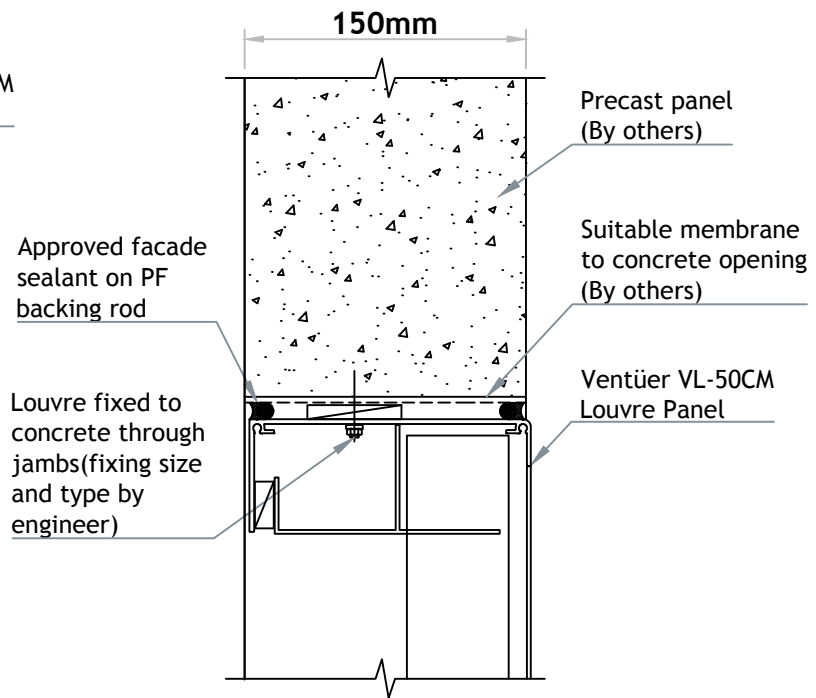

# VENTÜER TECHNICAL DATA SHEET

**VL-50CM (FLANGED FRAME)**  
**HEAD DETAIL 01**  
**SCALE 1 : 4**

**VL-50CM LOUVRE (FLANGED FRAME)**

**VL-50CM (FLANGED FRAME)**  
**SILL DETAIL 03**  
**SCALE 1 : 4**

**VL-50CM (FLANGED FRAME)**  
**JAMB DETAIL 02**  
**SCALE 1 : 4**

**VL-50CM Ver.1**