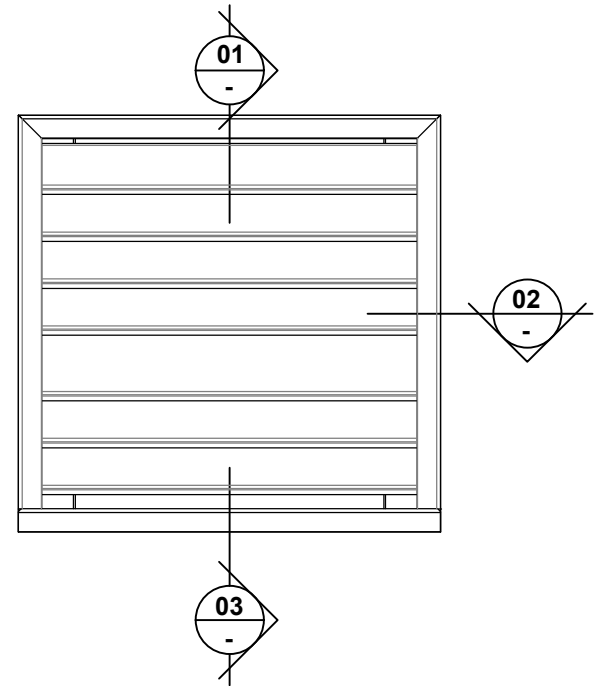

# VENTÜER TECHNICAL DATA SHEET

**VL-50CM (FLANGED FRAME)**  
**HEAD DETAIL 01**  
**SCALE 1 : 4**

**VL-50CM LOUVRE (FLANGED FRAME)**

**VL-50CM (FLANGED FRAME)**  
**SILL DETAIL 03**  
**SCALE 1 : 4**

**VL-50CM (FLANGED FRAME)**  
**JAMB DETAIL 02**  
**SCALE 1 : 4**

**VL-50CM Ver.1**