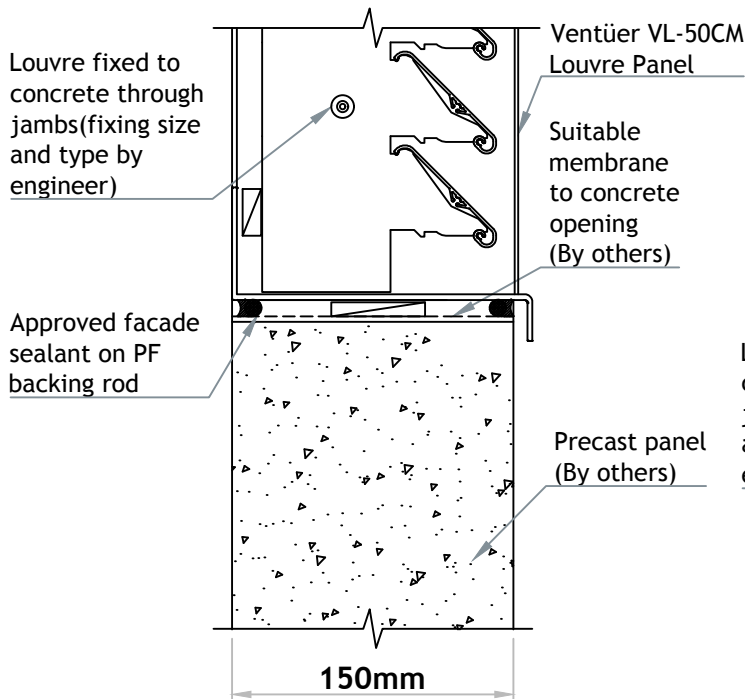

# VENTÜER TECHNICAL DATA SHEET

**VL-50CM (FLANGED FRAME)**  
**HEAD DETAIL 01**  
**SCALE 1 : 4**

**VL-50CM LOUVRE (FLANGED FRAME)**

**VL-50CM (FLANGED FRAME)**  
**SILL DETAIL 03**  
**SCALE 1 : 4**

**VL-50CM (FLANGED FRAME)**  
**JAMB DETAIL 02**  
**SCALE 1 : 4**

**VL-50CM Ver.1**