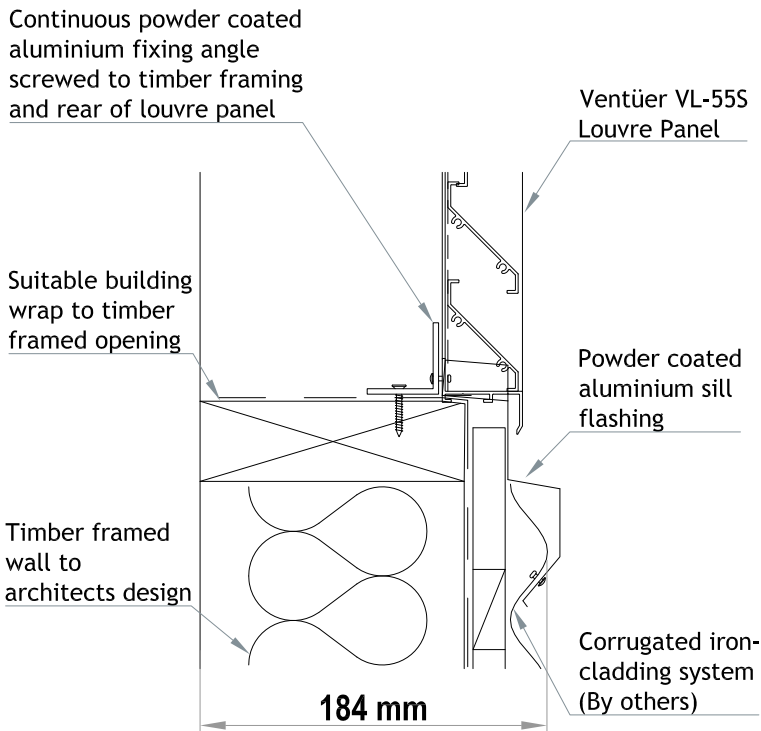

# VENTÜER TECHNICAL DATA SHEET

**VL-55S (FLANGED FRAME)  
HEAD DETAIL 01  
SCALE 1 : 4**

**VL-55S LOUVRE (FLANGED FRAME)**

**VL-55S (FLANGED FRAME)  
SILL DETAIL 03  
SCALE 1 : 4**

**VL-55S (FLANGED FRAME)  
JAMB DETAIL 02  
SCALE 1 : 4**

**VENTILATION LOUVRE  
VL-55S**

FIXING TO HORIZONTAL CORRUGATED IRON

**VENTÜER**  
High-Performance Building Ventilation

P: +64 9 973 3616  
W: ventuer.co.nz  
© 2019 All rights reserved

Scale: 1 : 4  
Date: 21.03.2019

**VL-55S Ver.1**