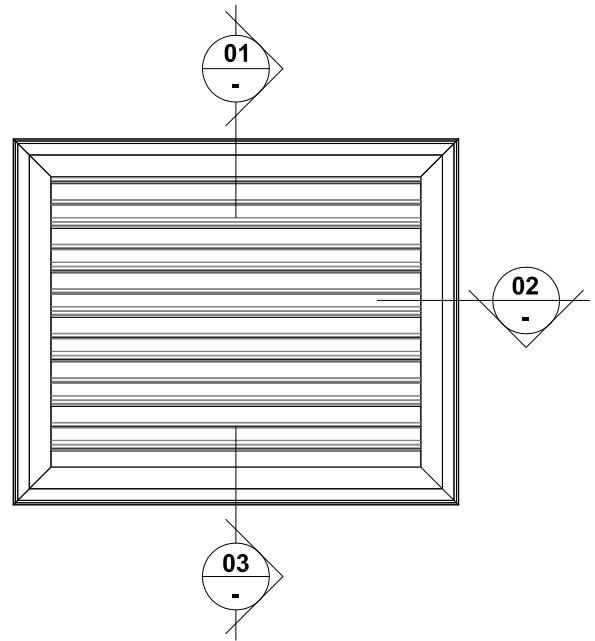

# VENTÜER TECHNICAL DATA SHEET

**VL-55S (FLANGED FRAME)  
HEAD DETAIL 01  
SCALE 1 : 4**

**VL-55S LOUVRE (FLANGED FRAME)**

**VL-55S (FLANGED FRAME)  
SILL DETAIL 03  
SCALE 1 : 4**

**VL-55S (FLANGED FRAME)  
JAMB DETAIL 02  
SCALE 1 : 4**