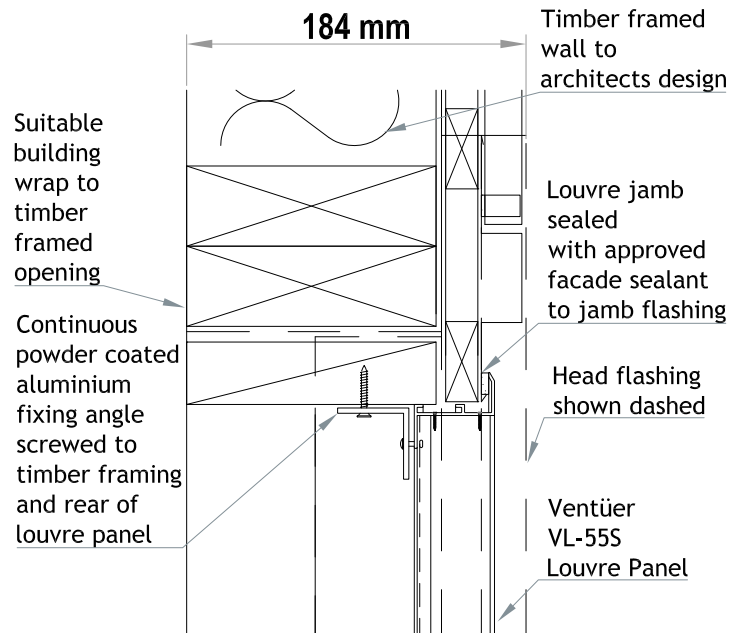

# VENTÜER TECHNICAL DATA SHEET

**VL-55S (FLANGED FRAME)  
HEAD DETAIL 01  
SCALE 1 : 4**

**VL-55S LOUVRE (FLANGED FRAME)**

**VL-55S (FLANGED FRAME)  
SILL DETAIL 03  
SCALE 1 : 4**

**VL-55S (FLANGED FRAME)  
JAMB DETAIL 02  
SCALE 1 : 4**

**VENTILATION LOUVRE  
VL-55S**

FIXING TO HORIZONTAL CORRUGATED IRON

**VENTÜER**  
High-Performance Building Ventilation

P: +64 9 973 3616  
W: ventuer.co.nz  
© 2019 All rights reserved

Scale: 1 : 4  
Date: 21.03.2019