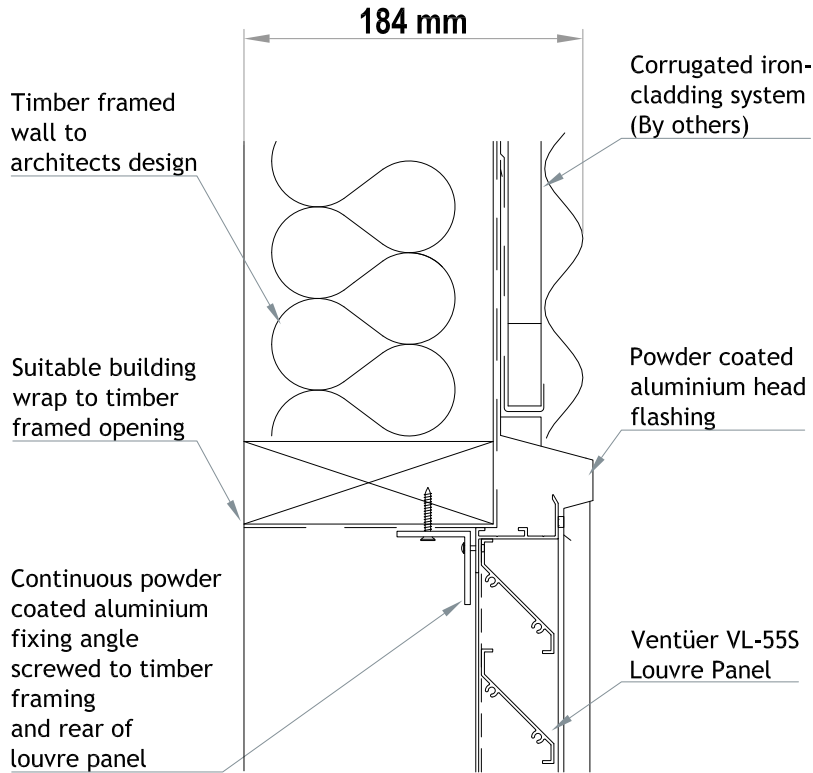

# VENTÜER TECHNICAL DATA SHEET

**VL-55S (FLANGED FRAME)  
HEAD DETAIL 01  
SCALE 1 : 4**

**VL-55S LOUVRE (FLANGED FRAME)**

**VL-55S (FLANGED FRAME)  
SILL DETAIL 03  
SCALE 1 : 4**

**VL-55S (FLANGED FRAME)  
JAMB DETAIL 02  
SCALE 1 : 4**

**VENTILATION LOUVRE  
VL-55S**

FIXING TO HORIZONTAL CORRUGATED IRON

**VENTÜER**  
High-Performance Building Ventilation

P: +64 9 973 3616  
W: ventuer.co.nz  
© 2019 All rights reserved

Scale: 1 : 4  
Date: 21.03.2019