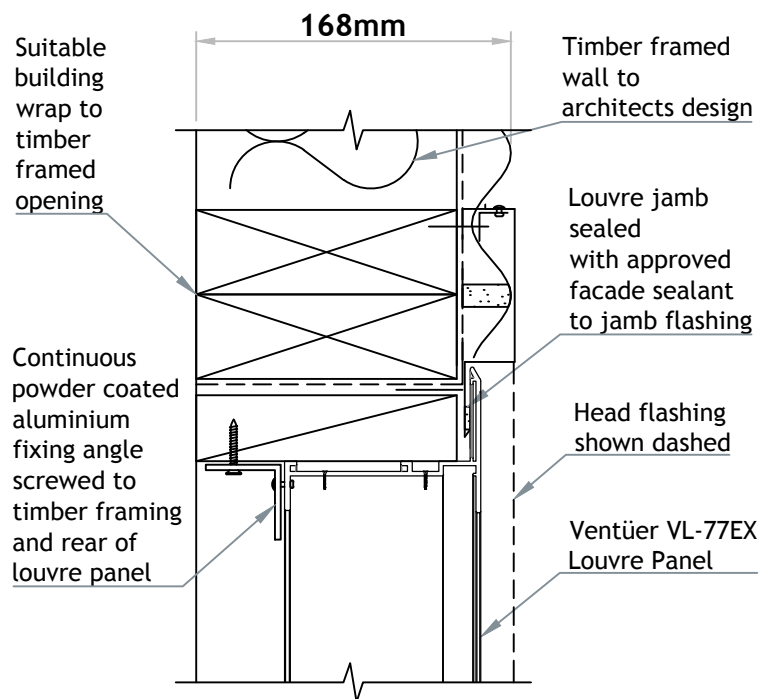

# VENTÜER TECHNICAL DATA SHEET

**VL-77EX (FLANGED FRAME)**  
**HEAD DETAIL 01**  
 SCALE 1 : 4

**VL-77EX LOUVRE (FLANGED FRAME)**

**VL-77EX (FLANGED FRAME)**  
**SILL DETAIL 03**  
 SCALE 1 : 4

**VL-77EX (FLANGED FRAME)**  
**JAMB DETAIL 02**  
 SCALE 1 : 4