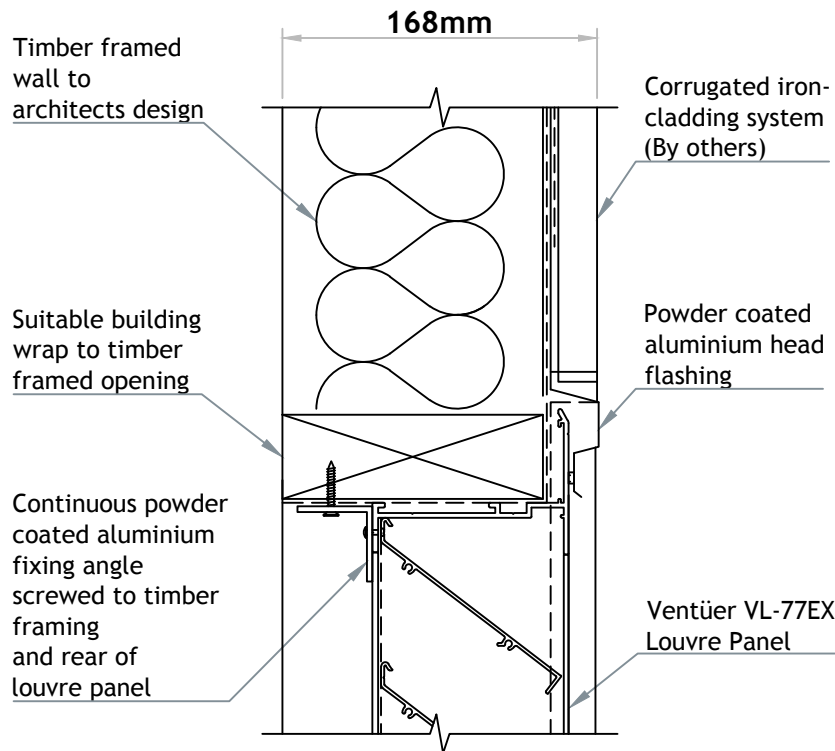

# VENTÜER TECHNICAL DATA SHEET

**VL-77EX (FLANGED FRAME)**  
**HEAD DETAIL 01**  
 SCALE 1 : 4

**VL-77EX LOUVRE (FLANGED FRAME)**

**VL-77EX (FLANGED FRAME)**  
**SILL DETAIL 03**  
 SCALE 1 : 4

**VL-77EX (FLANGED FRAME)**  
**JAMB DETAIL 02**  
 SCALE 1 : 4