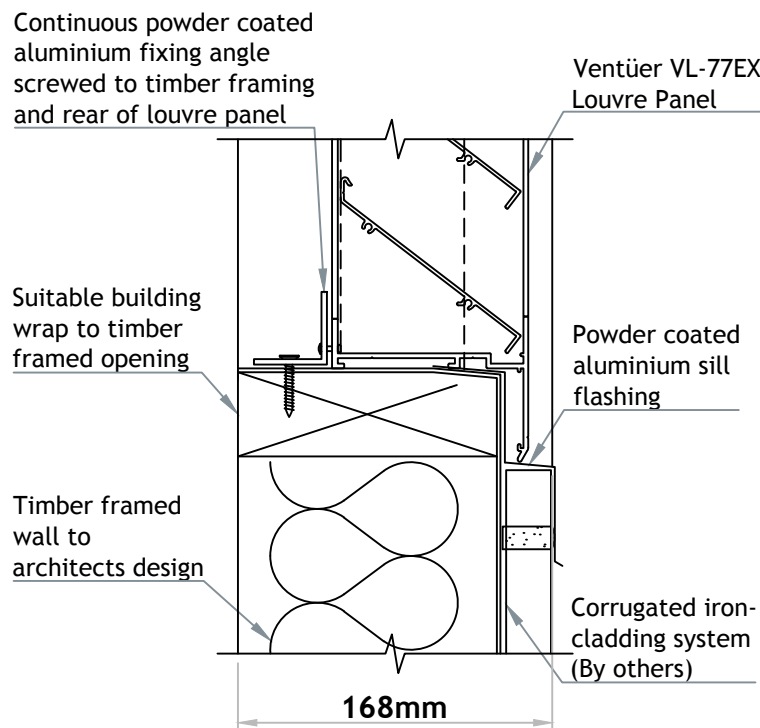

# VENTÜER TECHNICAL DATA SHEET

**VL-77EX (FLANGED FRAME)**  
**HEAD DETAIL 01**  
 SCALE 1 : 4

**VL-77EX LOUVRE (FLANGED FRAME)**

**VL-77EX (FLANGED FRAME)**  
**SILL DETAIL 03**  
 SCALE 1 : 4

**VL-77EX (FLANGED FRAME)**  
**JAMB DETAIL 02**  
 SCALE 1 : 4