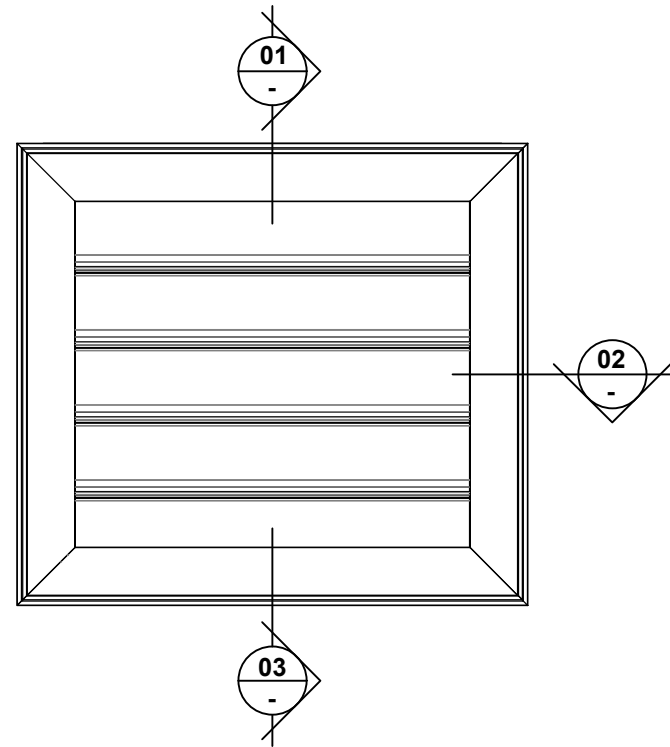

# VENTÜER TECHNICAL DATA SHEET

**VL-77EX (FLANGED FRAME)**  
**HEAD DETAIL 01**  
 SCALE 1 : 4

**VL-77EX LOUVRE (FLANGED FRAME)**

**VL-77EX (FLANGED FRAME)**  
**SILL DETAIL 03**  
 SCALE 1 : 4

**VL-77EX (FLANGED FRAME)**  
**JAMB DETAIL 02**  
 SCALE 1 : 4